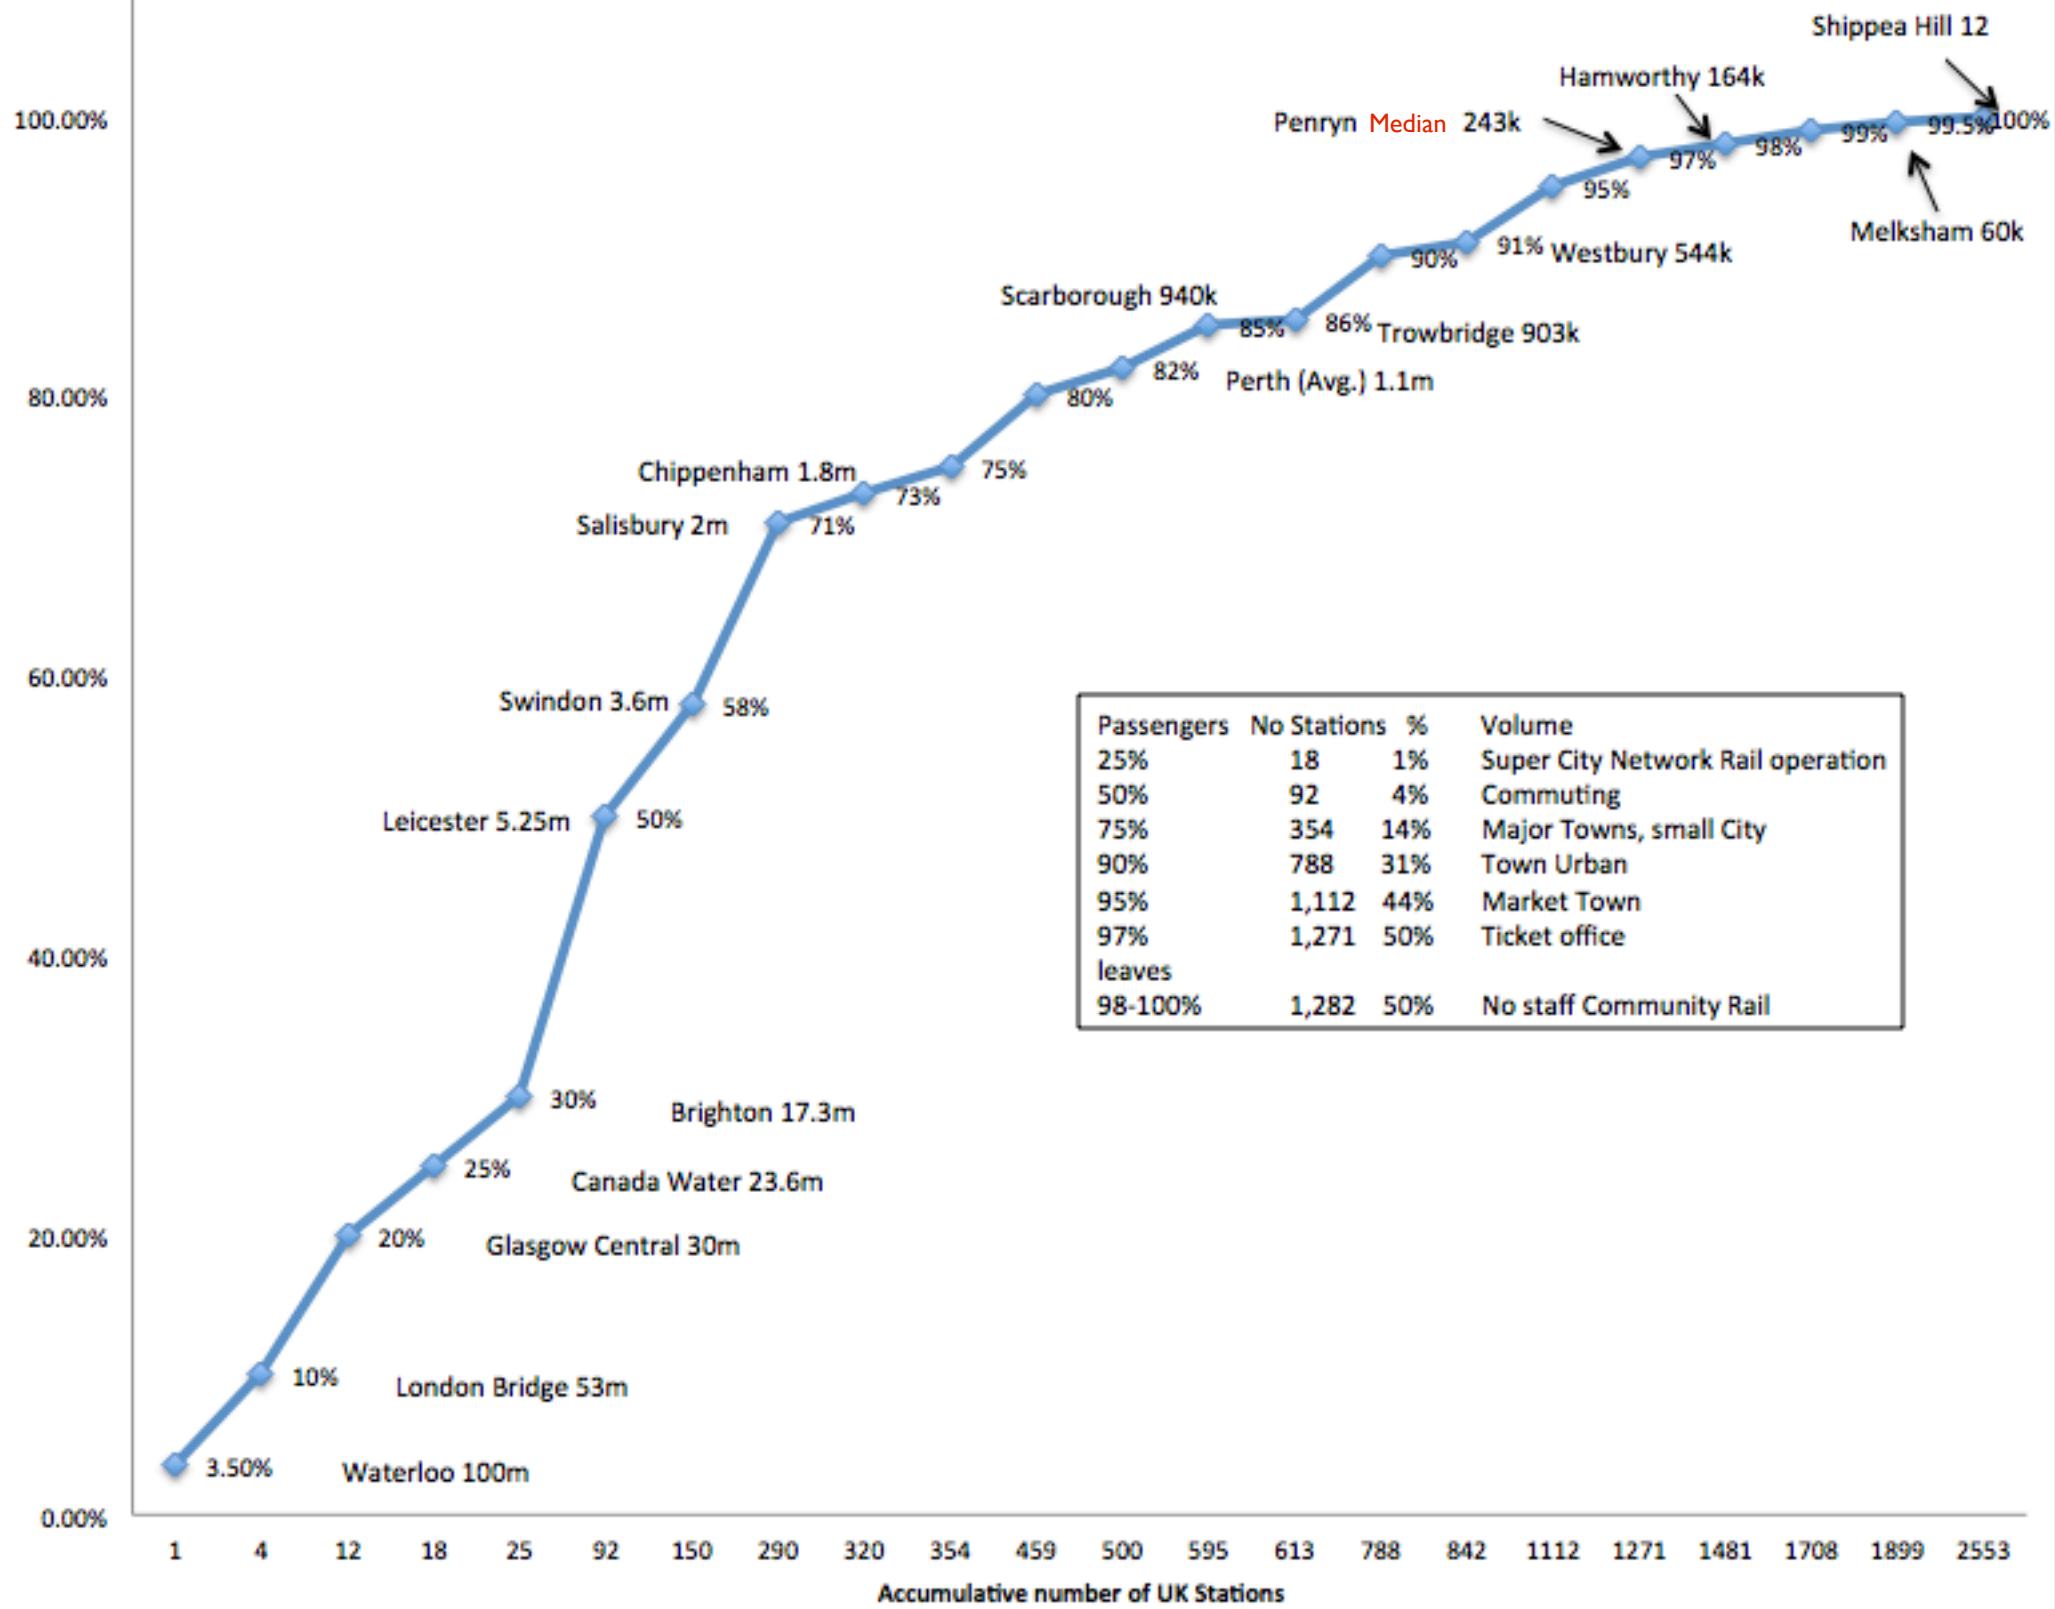

# UK Station Passenger Numbers Pareto